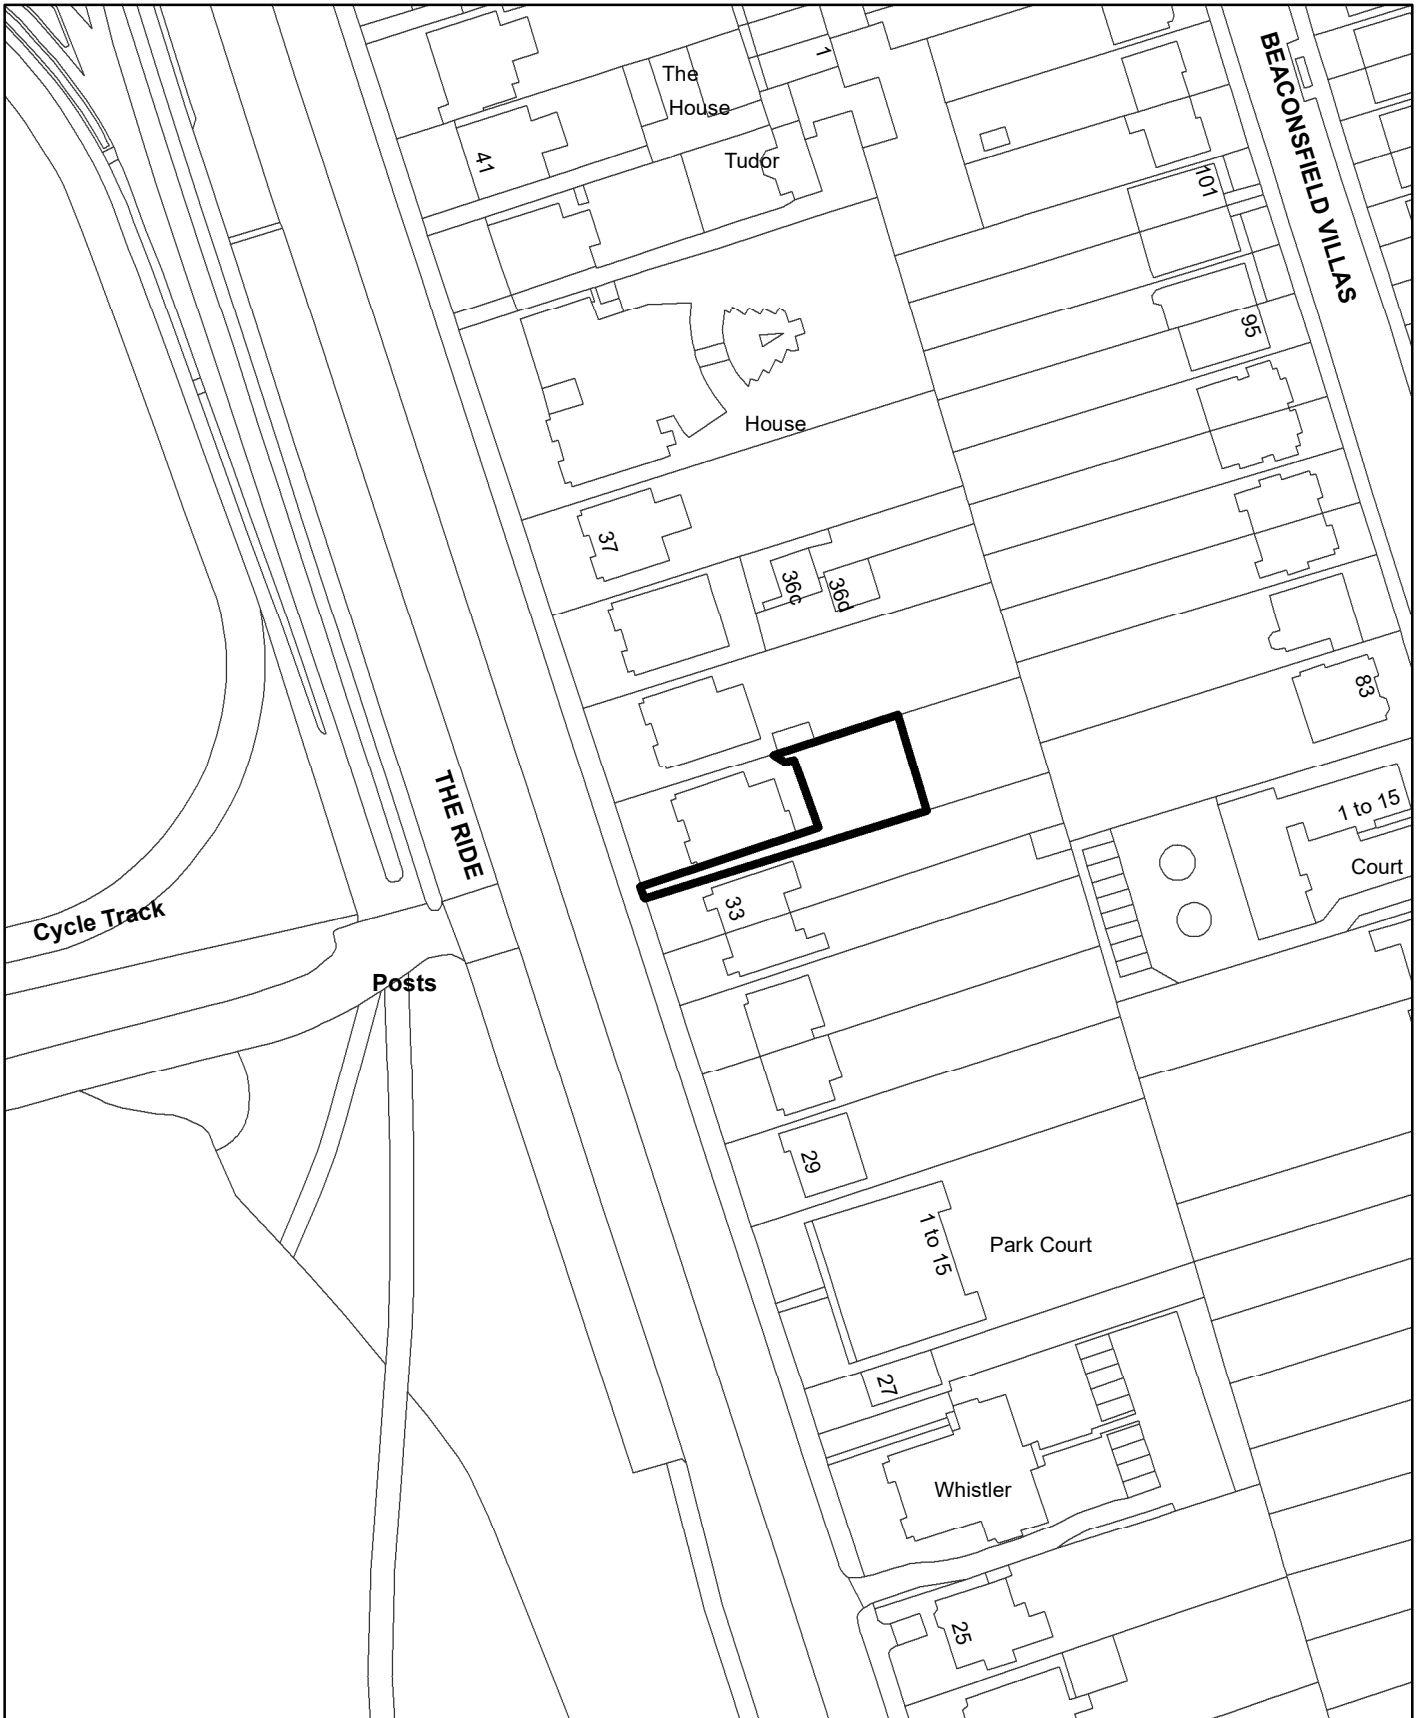

BH2024 00077 - West House, 34B Preston Park Avenue

N

Scale: 1:1,250